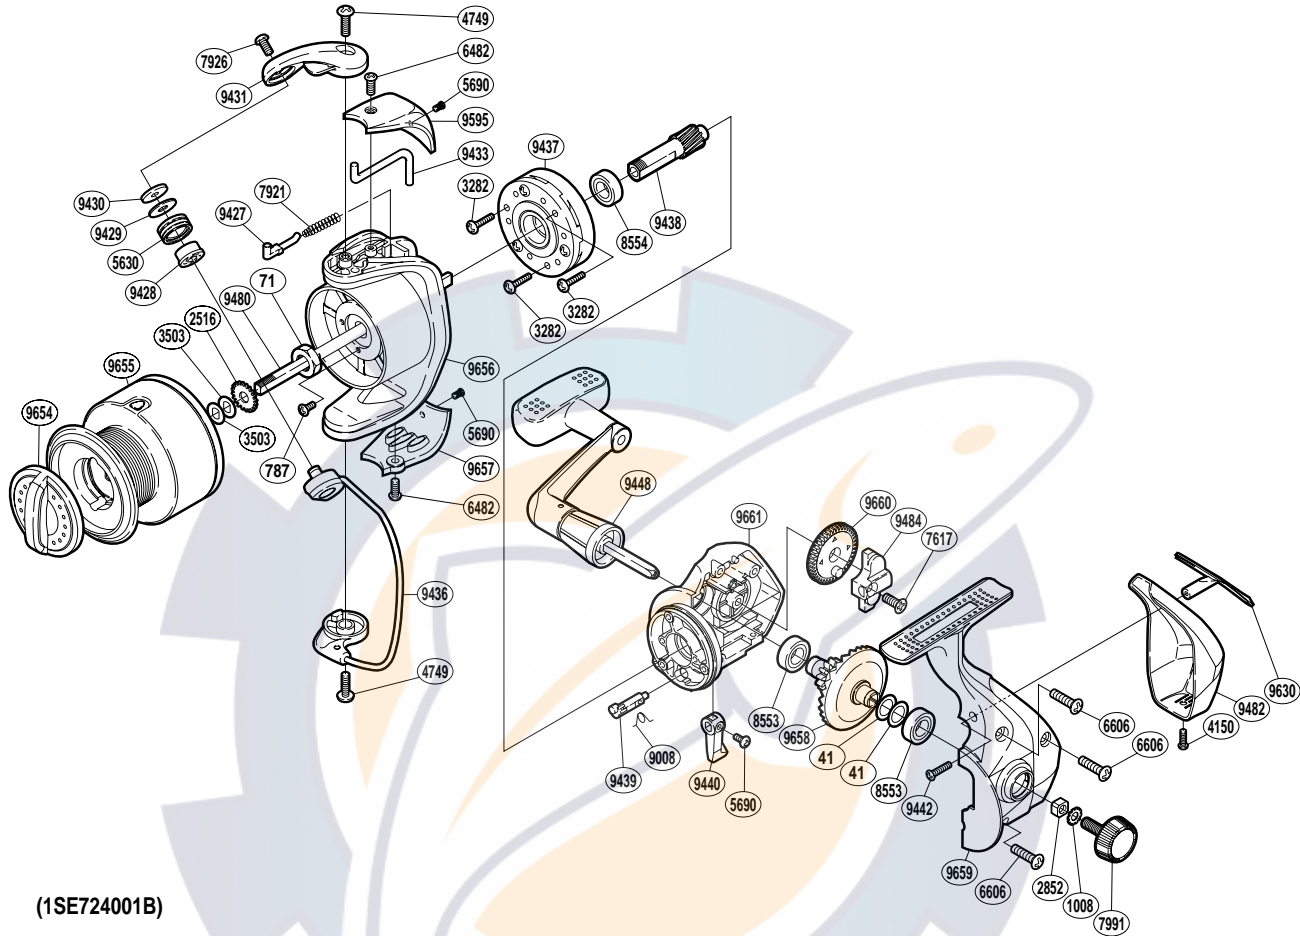

SHIMANO®

SIENNA

SN-4000FB

(1SE724001B)

Part No.	Description	Part No.	Description	Part No.	Description
RD 0041	Washer	RD 7926	Screw	RD 9442	Screw
RD 0071	Rotor Nut	RD 7991	Handle Screw Cap	RD 9448	Handle Assembly
RD 0787	Screw	RD 8553	Ball Bearing	RD 9480	Main Shaft
RD 1008	Handle Lock Washer	RD 8554	Ball Bearing	RD 9482	Rear Protector B
RD 2516	Spool Support	RD 9008	Anti-Reverse Cam Spring	RD 9484	Oscillating Slider
RD 2852	Handle Screw Lock	RD 9427	Bail Spring Guide	RD 9595	Bail Spring Cover
RD 3282	Screw	RD 9428	Line Roller Bushing	RD 9630	Rear Protector A
RD 3503	Spool Washer	RD 9429	Line Roller Spacer	RD 9654	Drag Knob
RD 4150	Screw	RD 9430	Line Roller Washer	RD 9655	Spool Assembly
RD 4749	Screw	RD 9431	Bail Arm	RD 9656	Rotor
RD 5630	Line Roller	RD 9433	Bail Trip Lever	RD 9657	Bail Hold Support Guard
RD 5690	Screw	RD 9436	Bail Assembly	RD 9658	Drive Gear
RD 6482	Screw	RD 9437	Roller Clutch Assembly	RD 9659	Side Cover
RD 6606	Screw	RD 9438	Pinion Gear	RD 9660	Oscillating Gear
RD 7617	Screw	RD 9439	Anti-Reverse Cam	RD 9661	Body
RD 7921	Bail Spring	RD 9440	Anti-Reverse Lever		